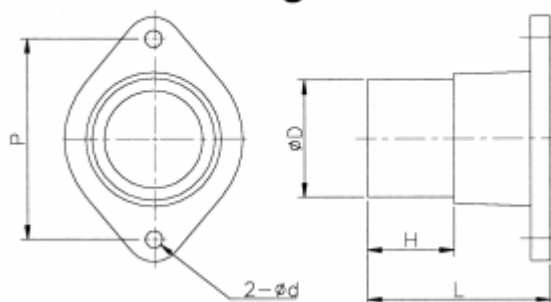

# Data Sheet

Article number: 27591229232

Description: Inlet/outlet for hose pipe 2-OD-32  
KB-2..

## Measures

**Fig. 1**

**Fig. 2**

D = 32

d = 6

Fig. = 1

H = 31

L = 38

Model = KB-2..., KB-23...

P = 64