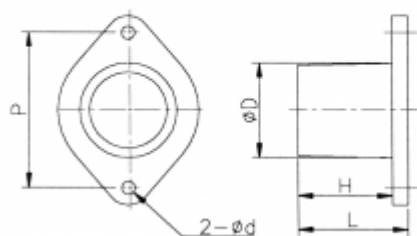

# Data Sheet

Article number: 27591229232

Description: Inlet/outlet for hose pipe 2-OD-32  
KB-2..

## Measures

**Fig. 1**

**Fig. 2**

D = 32

d = 6

Fig. = 1

H = 31

L = 38

Model = KB-2..., KB-23...

P = 64